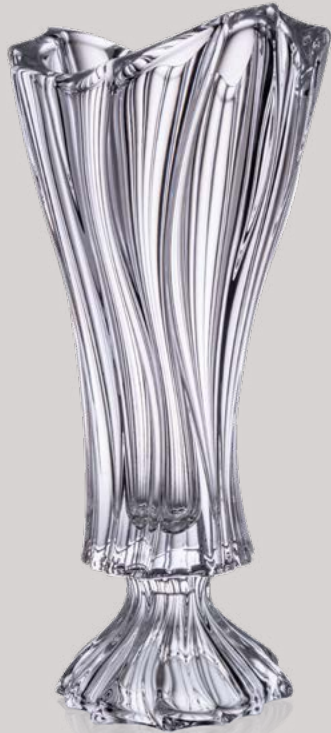

footed vase
40 cm